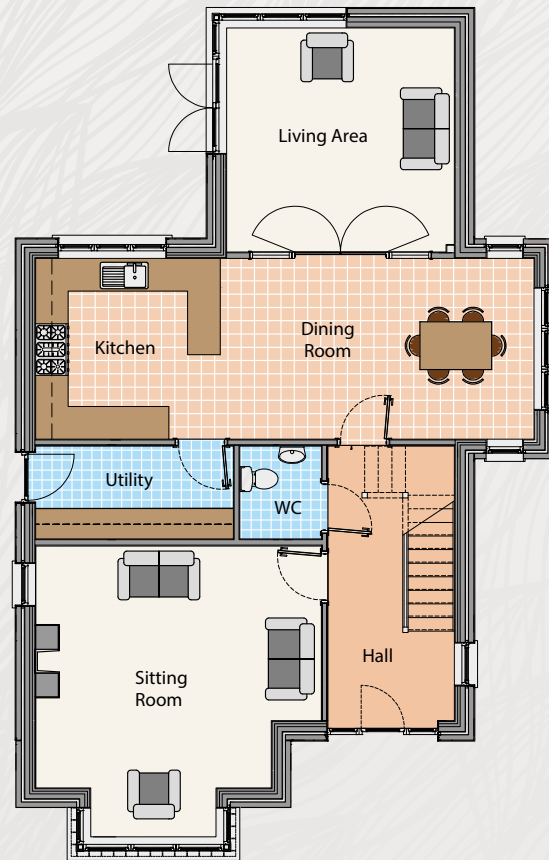

TYPE Q

4 Bed Detached Homes

TOTAL FLOOR AREA: 188.7sq m (2031sq ft)

TYPE Q 4 Bed Detached Homes

Castle Heights

CARRIGALINE, CO. CORK

GROUND FLOOR

FIRST FLOOR

4 BED DETACHED

TOTAL AREA: 188.7sq m (2031sq ft)

GROUND FLOOR

Entrance Hall: 2.33m x 5.05m (7' 8" x 16' 7")

Kitchen/Dining: 9.16m x 3.32m (30' 1" x 10' 11")

Living Area: 4.19m x 4.24m (13' 9" x 13' 11")

Utility: 3.64m x 1.7m (11' 11" x 5' 7")

WC: 1.5m x 1.7m (4' 11" x 5' 7")

Sitting Room: 5.26m x 4.45m (17' 3" x 14' 7")

FIRST FLOOR

Master Bedroom: 4.33m x 4.43m (14' 3" x 14' 6")

En-Suite: 2.66m x 2.11m (8' 9" x 6' 11")

Bedroom 2: 3.86m x 2.96m (12' 8" x 9' 8")

Bedroom 3: 3.25m x 2.7m (10' 8" x 8' 10")

Bedroom 4: 3.96m x 4.18m (13' x 13' 8")

En-Suite: 2.44m x 1.43m (8' x 4' 8")

Bathroom: 3.9m x 3.32m (12' 10" x 10' 11")

Landing: 2.03m x 5.7m (6' 8" x 18' 8")

Hot Press: 1.08m x 2.11m (3' 7" x 6' 11")